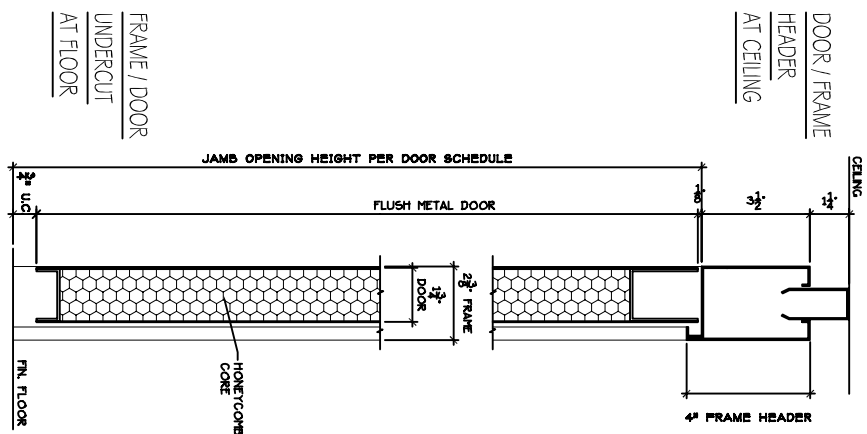

ADANLOCK ARCHITECTURAL WALL SYSTEMS

238 SERIES - STANDARD SECTIONS

FLUSH METAL PANEL SECTION

FLUSH METAL DOOR FRAME SECT.

DOOR FRAME W/ SOLID TRANSOM

DOOR FRAME W/ GLASS TRANSOM