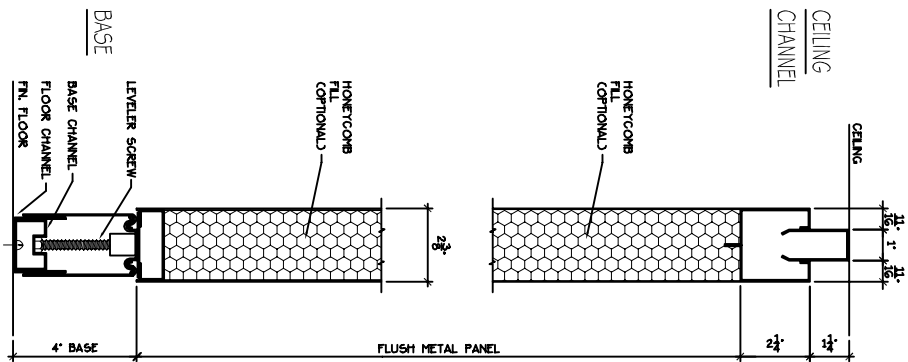

ADANLOCK ARCHITECTURAL WALL SYSTEMS

238 SERIES - STANDARD SECTIONS

FLUSH METAL PANEL SECTION

FLUSH METAL DOOR FRAME SECT.

DOOR FRAME W/ SOLID TRANSOM

DOOR FRAME W/ GLASS TRANSOM