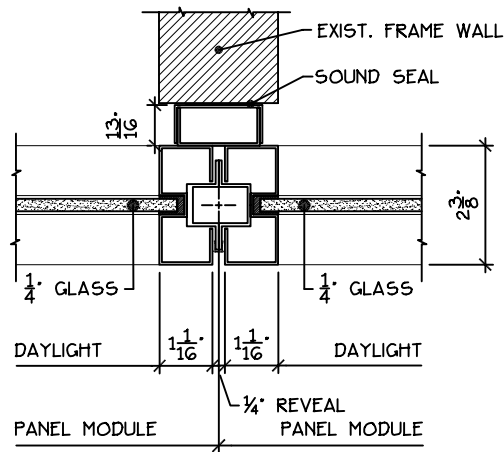

ADANLOCK ARCHITECTURAL WALL SYSTEMS

238 SERIES - STANDARD DETAILS

8" WALL BY-PASS PANEL AT DOOR FRAMES

8" WALL BY-PASS PANEL AT GLASS PANELS

SINGLE POST WALL BY-PASS

WALL BY-PASS PANELS