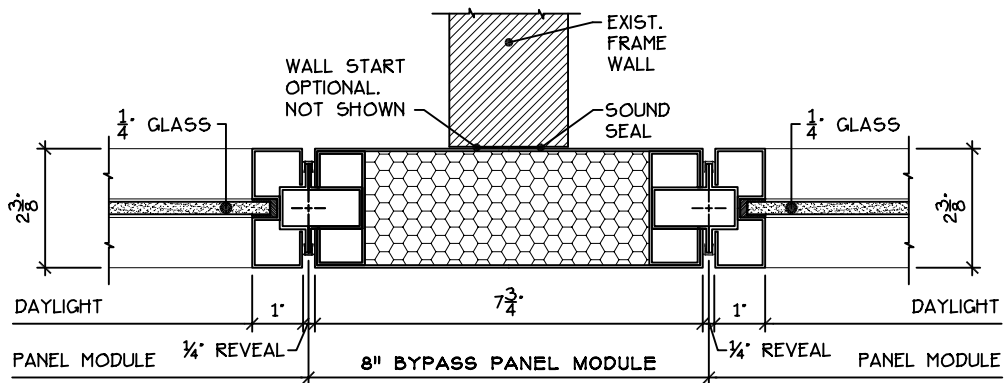

ADANLOCK ARCHITECTURAL WALL SYSTEMS

238 SERIES - STANDARD DETAILS

8" WALL BY-PASS PANEL AT DOOR FRAMES

8" WALL BY-PASS PANEL AT GLASS PANELS

SINGLE POST WALL BY-PASS

WALL BY-PASS PANELS