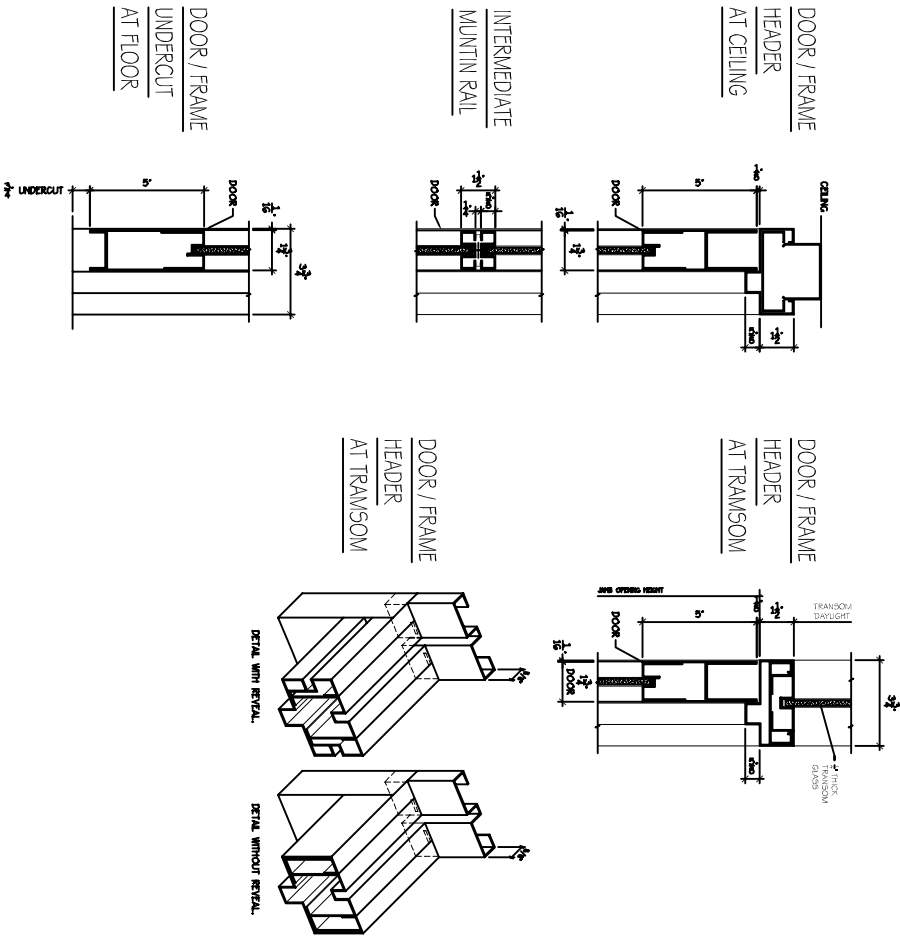

ADANLOCK ARCHITECTURAL WALL SYSTEMS

375 SERIES - STANDARD DETAILS

GLASS / METAL PANEL SECTIONS

GLASS / METAL DOOR FRAME SECTIONS

KNEE-WALL / CLERESTORY PANEL SECTIONS