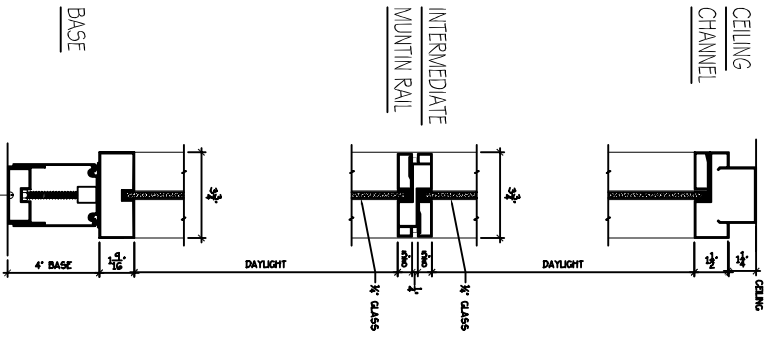

ADANLOCK ARCHITECTURAL WALL SYSTEMS

375 SERIES - STANDARD DETAILS

GLASS / METAL PANEL SECTIONS

GLASS / METAL DOOR FRAME SECTIONS

KNEE-WALL / CLERESTORY PANEL SECTIONS