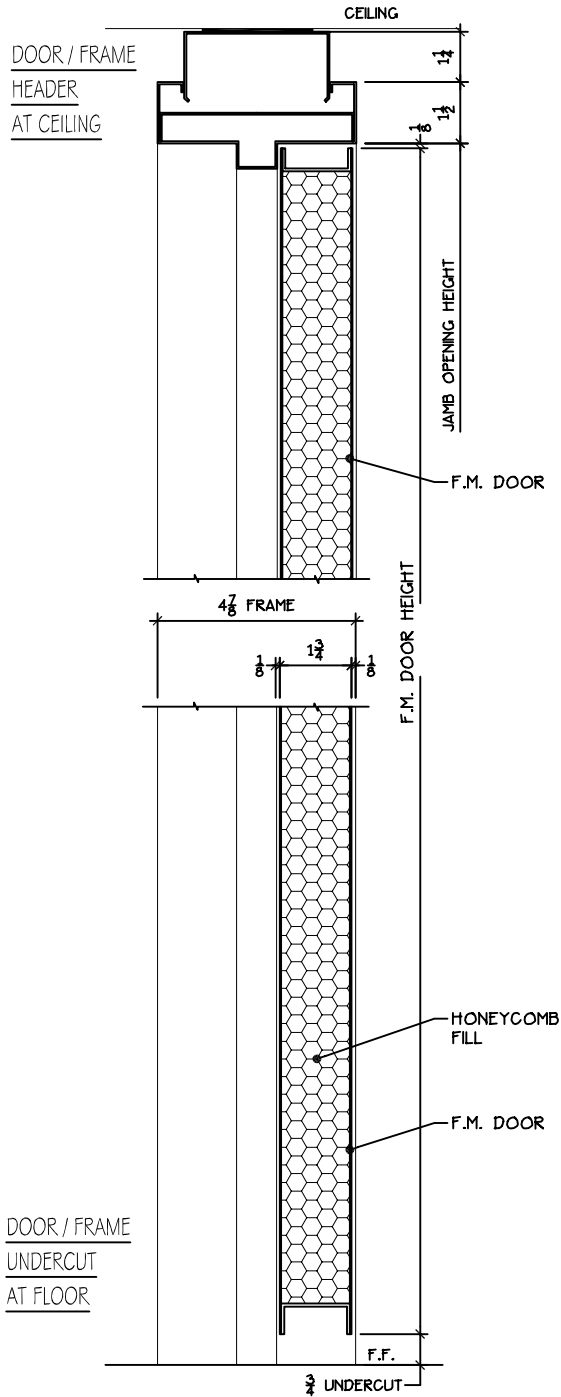

ADANLOCK ARCHITECTURAL WALL SYSTEMS

478 SERIES - STANDARD DETAILS

FLUSH METAL DOOR FRAME SECTIONS

FLUSH METAL PANEL SECTIONS