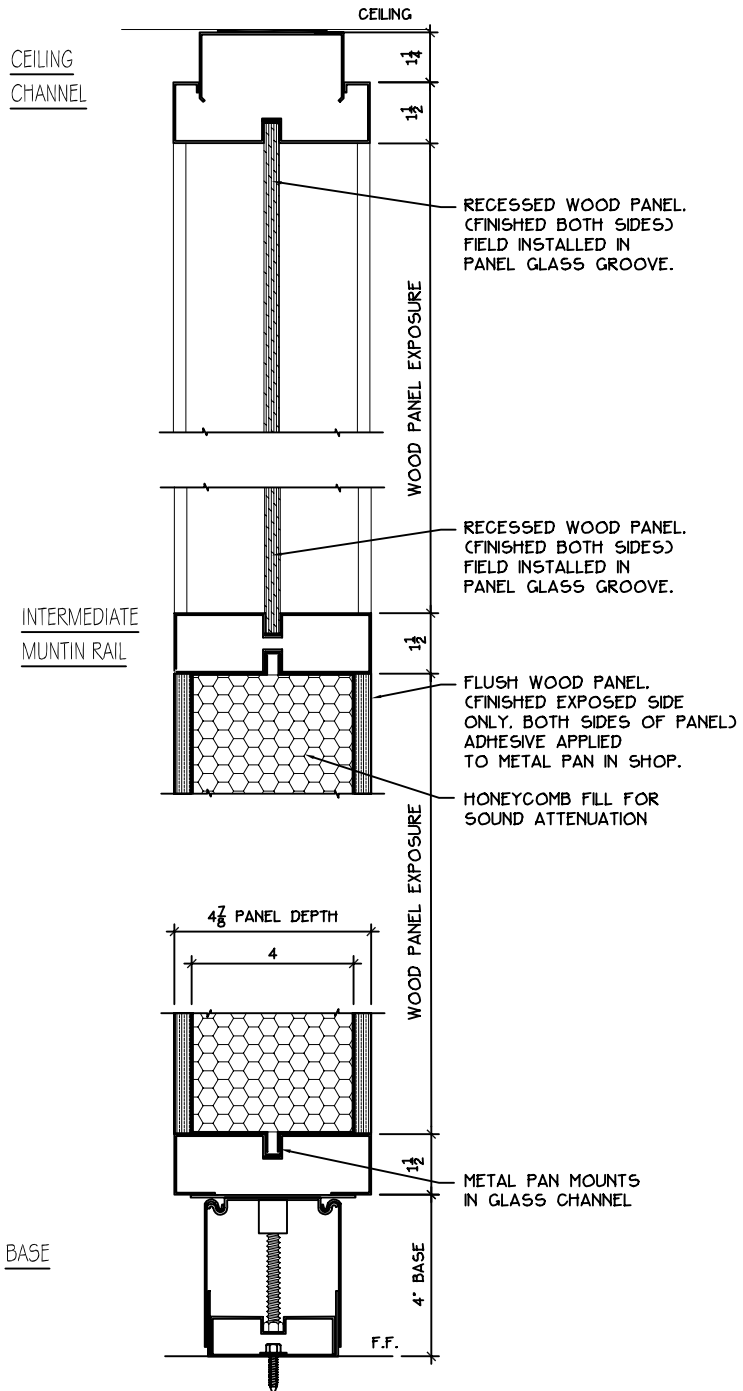

ADANLOCK ARCHITECTURAL WALL SYSTEMS

478 SERIES - STANDARD DETAILS

WOOD PANELS

GLASS PANEL - INTERMEDIATE MULLION

F.M. PANEL - INTERMEDIATE MULLION

RECESSED WOOD PANEL

FLUSH WOOD PANEL

BASE