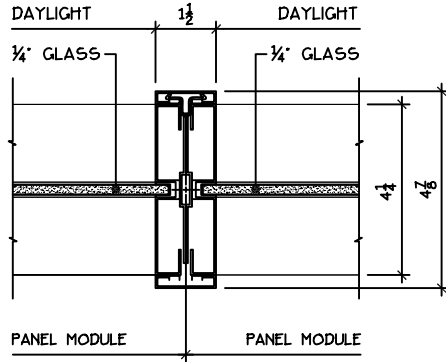

ADANLOCK ARCHITECTURAL WALL SYSTEMS

478 SERIES - STANDARD DETAILS

WOOD PANELS

GLASS PANEL - INTERMEDIATE MULLION

F.M. PANEL - INTERMEDIATE MULLION

RECESSED WOOD PANEL

FLUSH WOOD PANEL

BASE